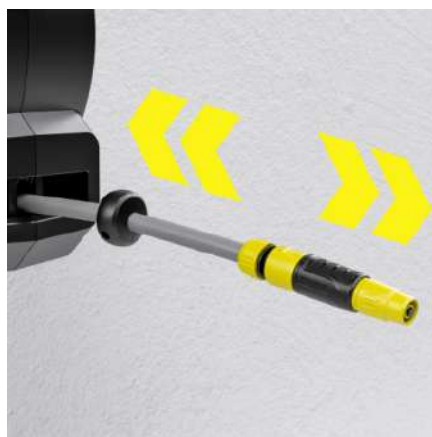

2.645-377.0

- FlexChange: innovative technology for tool-free removal of the box from the wall bracket or hose spike
- Automatic hose retraction
- Can be swivelled through 180° thanks to practical wall bracket

Equipment

Kit		■
Automatic hose retraction		■
Hose guide		■
Nozzle holder		■
Hose coupling	Piece(s)	2
Hose connector with Aqua Stop	Piece(s)	1
G 3/4 tap adaptor with G 1/2 reducer	Piece(s)	1
Nozzle	Piece(s)	1
Spraying pattern: cone jet		■
Spraying pattern: point jet		■
Wall bracket incl. screws and dowels		■
Primoflex connection hose	m	1.5

■ included in the scope of supply.

FlexChange

- No screws, no tools, no stress: with the unique Kärcher FlexChange system, the hose box can be removed from the wall bracket or hose spike in seconds (e.g. in winter).

Hose storage

- Pull briefly on the end of the hose and the hose retractor will retract the hose fully automatically. Maximum comfort without knots, cranks or getting your hands dirty.

Practical nozzle holder